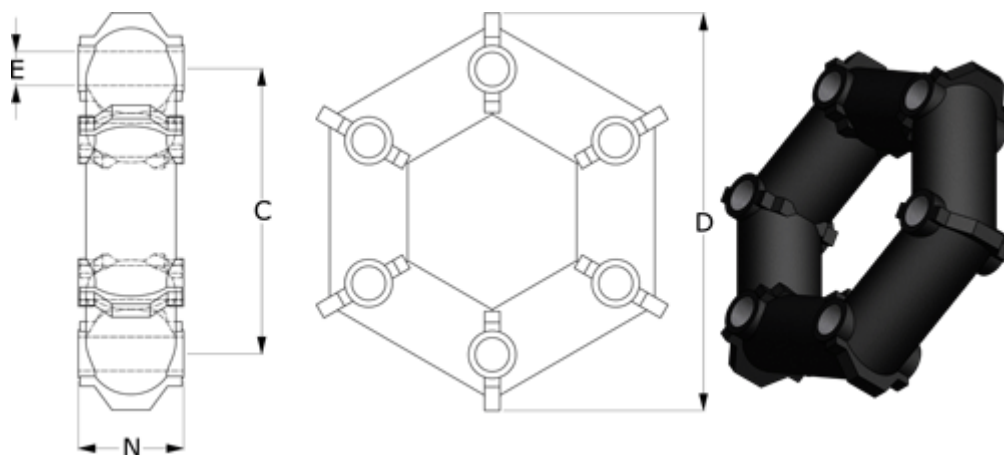

# Data Sheet

Article number: 3271115

Description: Ortlinghaus Guide Ring size 15

## Measures

C = 65

D = 93

E = for bolt M8

N = 28